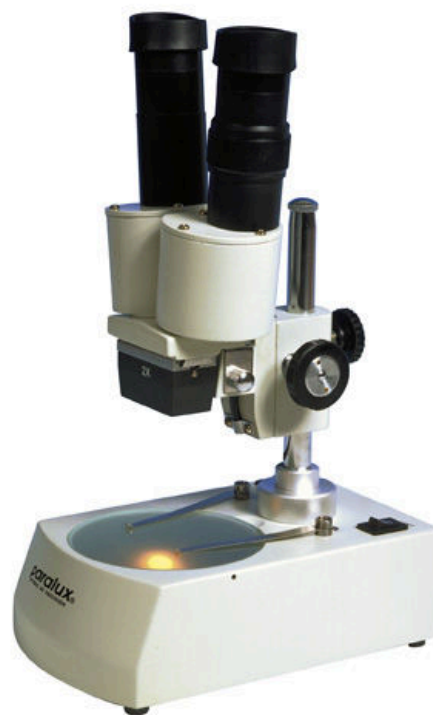

Presentation

- Magnifications : 20x and 40x. Straight eyepiece tubes. Eyepieces 30,5 mm. Interpupillary distance : 55 to 75mm. Fixed head. Pair of objectives 2x and 4x on dovetail. Working distance : 76mm. Vision field : 5 and 10mm. Transparent disc and black&white disc Ø95. Incident and transmitted light. Power supply : 220 V 50 Hz
- Light : 12 V 10W. Dimensions 117 x 170 x 270 mm. Weight : 2,5 Kg.

Specifications

Magnification min	20X
Magnification max	40X
Light type	Double
Head	Straight txtMicroscopeTeteDroiteInclineel =Inclined
Inserted Objective	YES
Eyepiece	10X
Objective	2-4X
	Binocular
Type	Loupe
Dimensions	Height : 270 mm
Net Weight (Kg)	2.66

Logistical informations

EAN Code	3 2646 200 1081 9
Carton Dimensions	16 x 29.5 x 34.5 cm
Weight	2.9 kg

LOUPE TP2 BINO 2XECLAIRAGES

-  Education
-  Industry
-  Laboratory
-  Consumer product